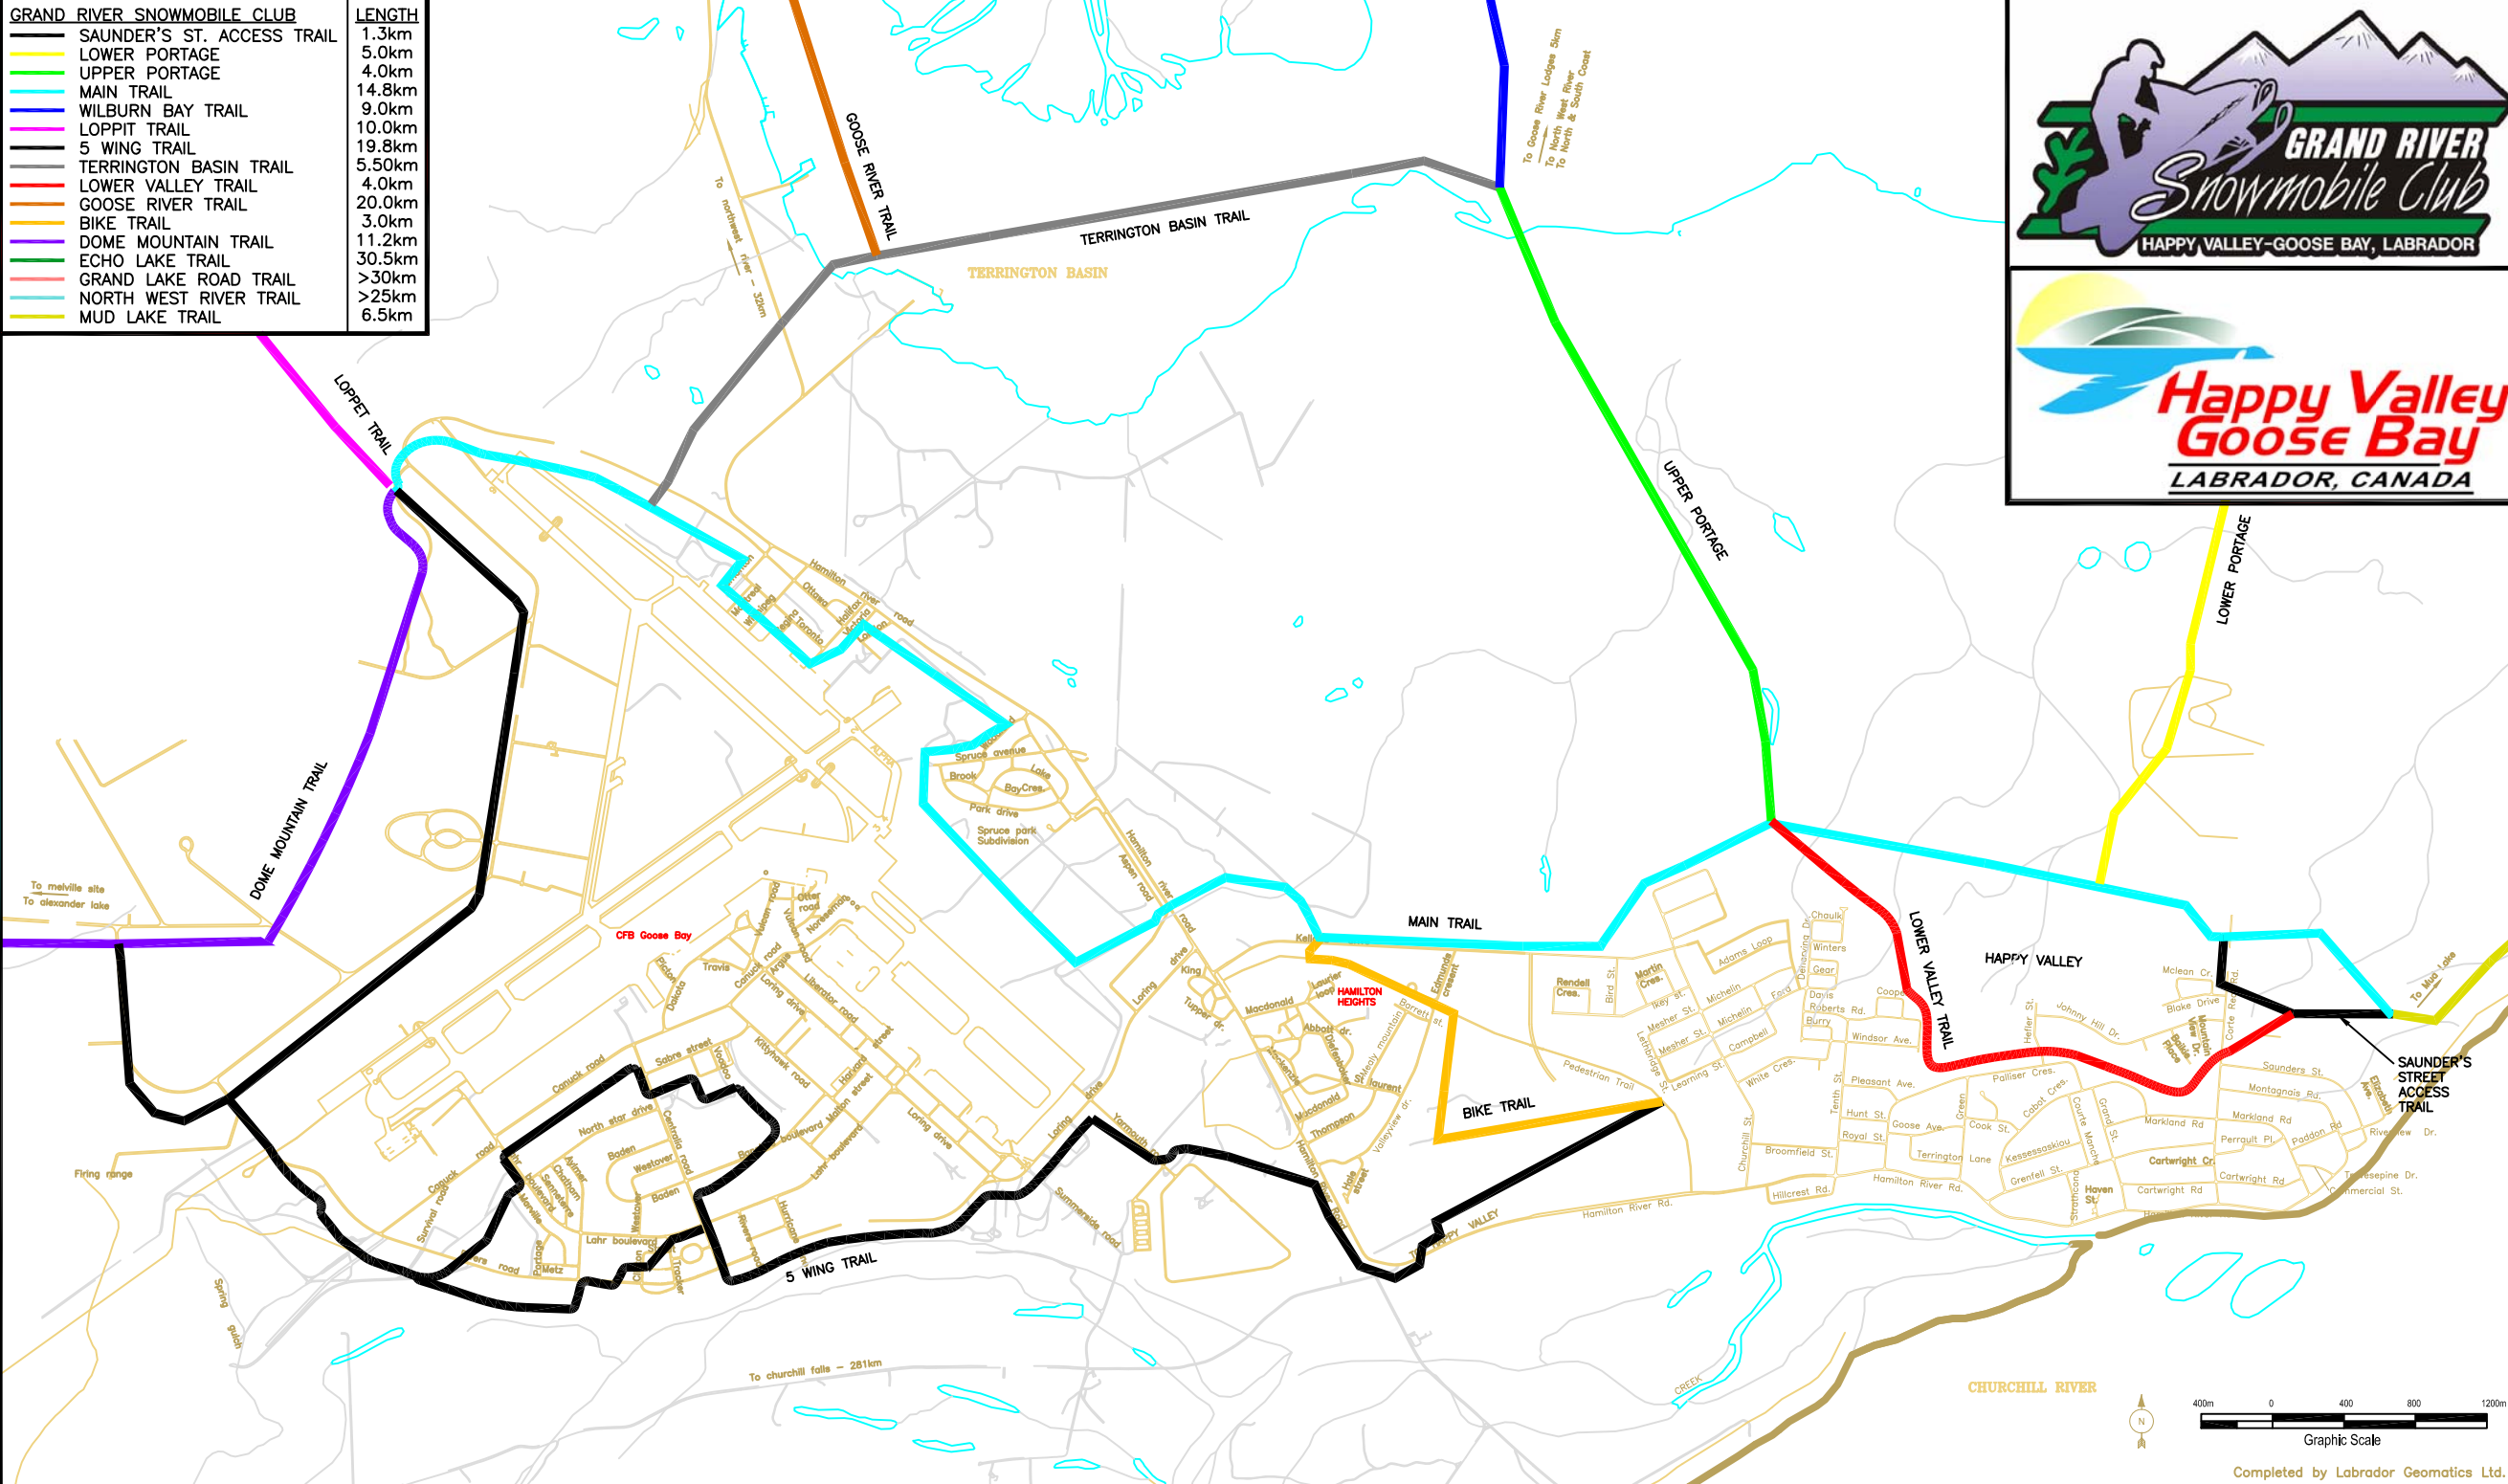

GRAND RIVER SNOWMOBILE CLUB	
SAUNDER'S ST. ACCESS TRAIL	1.3km
LOWER PORTAGE	5.0km
UPPER PORTAGE	4.0km
MAIN TRAIL	14.8km
WILBURN BAY TRAIL	9.0km
LOPPIT TRAIL	10.0km
5 WING TRAIL	19.8km
TERRINGTON BASIN TRAIL	5.50km
LOWER VALLEY TRAIL	4.0km
GOOSE RIVER TRAIL	20.0km
BIKE TRAIL	3.0km
DOME MOUNTAIN TRAIL	11.2km
ECHO LAKE TRAIL	30.5km
GRAND LAKE ROAD TRAIL	>30km
NORTH WEST RIVER TRAIL	>25km
MUD LAKE TRAIL	6.5km

Completed by Labrador Geomatics Ltd.